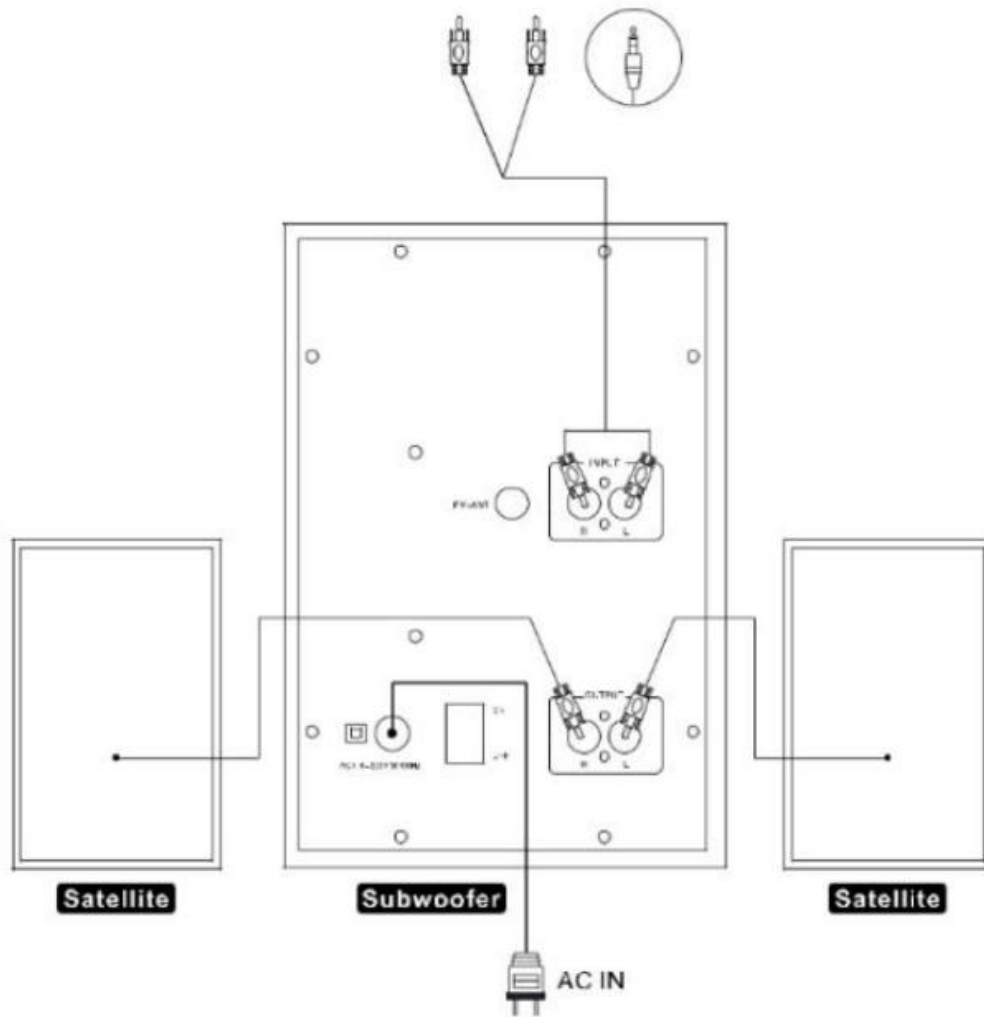

## **Operations**

1. Please connect the sound and power sources according to the diagram;
2. When all units are connected correctly, turn on the power switch;
3. Open the sound sources, then adjust the volume knobs of different channels for a customized effect;
4. After use, please turn off the power switches;