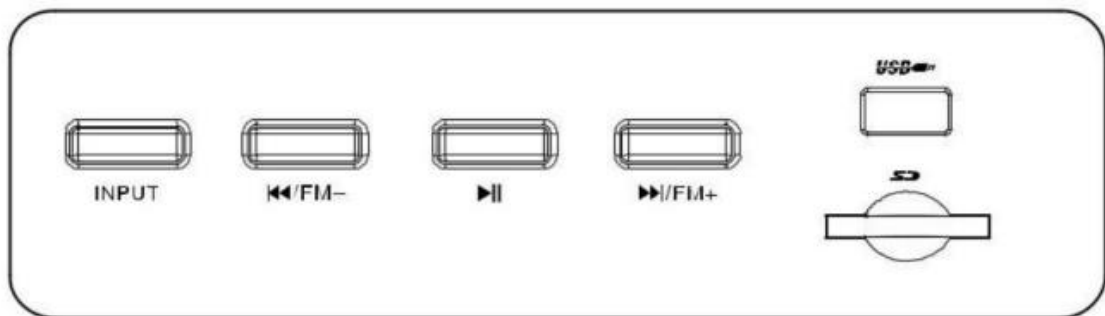

Features

2 stereo satellites and subwoofer with amplifier, ensure a total sound power of 20 W

Dedicated buttons for bass control, treble and volume control conveniently placed on the subwoofer

BT wireless technology. Wireless music streaming thanks to BT technology

Music streaming via BT technology, USB port, AUX, radio FM

LCD display / front panel for audio control

Wireless remote control for your convenience.

Easy install: plug & play

Product functions

1. FM Radio
2. Bluetooth – plays music wirelessly from Bluetooth devices
3. Supports USB memory sticks
4. microSD card slot
5. AUX-in port

Technical details:

- Output power: 20W (10W+5W*2)
- Speaker unit: 4" (subwoofer)/ 2.5" (each satellite)
- S/Z ratio: >78Db
- Frequency: 150Hz-20KHz (satellites), 20Hz-150Hz (subwoofer)
- Range of action: 10m